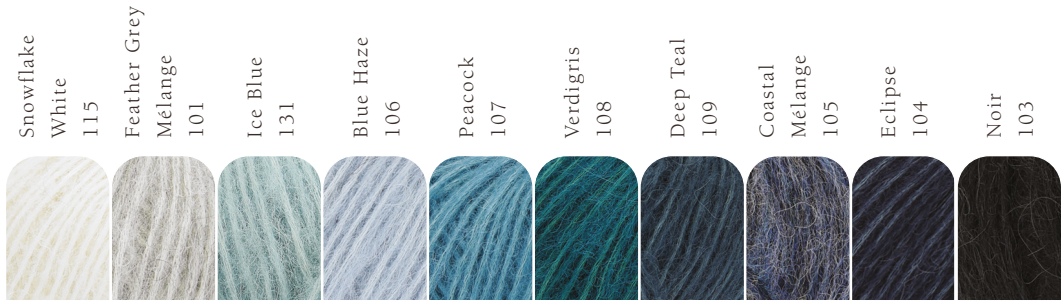

Alpaca Classic

made with superfine alpaca & cotton

9802214 › 57% Alpaca 43% Cotton › 10 x 25g balls per pack › approx 120m (131yds) per 25g ball

✕ 3¼ mm | 9 UK | 5 US ›  23 sts | 31 rows ›       